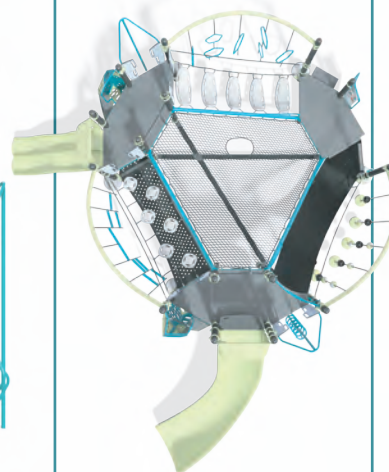

SLM
landscape
structures®

Smart Play®
Volo™

Volo™ Soars with Fun

Smart Play® Volo™

Volo™ is a play-packed structure that soars with fun for everyone. And it's all concentrated in a compact footprint and with optional integrated shade. The inner ring is fully-connected by LSI Flexx™, our own game-changing steel reinforced cable netting material that offers kids with a range of abilities a ton of play sensations from relaxing to bouncing to climbing. From there, it's all about choosing your own adventure and there's no shortage of ways to go! We intentionally designed each event to flow to the next, creating a perpetual play loop. Fast or slow, high or low, full energy or low key, this structure invites kids to explore and create their own style of play with multiple layers of fun.

Features:

- Loaded with 20 fully connected activities to maximize play value in a compact footprint, minimizing the amount of surfacing required
- Multiple entry points and layers of play accommodate a large number of kids
- Optional integrated shade blocks UV rays and keeps kids cooler
- Models without shade available in direct bury or surface mount
- Models with shade are direct bury
- Patent pending
- Choice of ProShield®, Permalene®, polyethylene, cable, and shade fabric colors
- ADA compliant
- Steel posts

Volo

- For ages 5 to 12
- Includes Alpine® Slide
- Meets ASTM/CSA
- Maximum fall height
ASTM 88" (2,24 m);
CSA 126" (3,20 m)
- Minimum area required
(ASTM/CSA): 46'6" x 41'8"
(14,17 m x 12,70 m)

#323659 Volo

#334951 Volo EN

#334952 Volo w/Shade EN

Revolutionary LSI Flexx™ is steel-reinforced cable netting that serves as a central hub, creating a new model for playground access and inclusion.

Two Crux Climbers provide double the fun with different climbing challenges inside and out. Kids can also find some of the hidden birds nesting here.